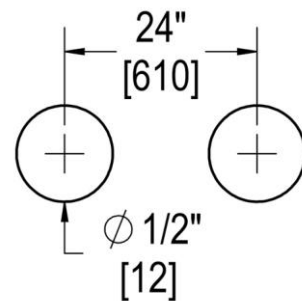

RONDO

24" C/C TOWEL BAR X KNOB

Product Code: L.50.125

portals

MATERIALS

Solid & tubular brass components, stainless steel fasteners, and clear polyurethane washers

FUNCTION DETAILS & PRODUCT NOTES

- Product design coordinates with other shower & bathroom hardware in the Rondo suite.
- Decorative rosettes provide additional design detail and cover any glass defects around the holes.
- Knobs are designed to be easily grasped and match the scale of heavy glass shower doors.

TEMPLATE & INSTALLATION NOTES

Item requires glass fabrication according to template above and should only be used with tempered safety glass.

Glass Thickness	1/4" [6 mm] to 1/2" [12 mm]
Hole Diameter	1/2" [12 mm]