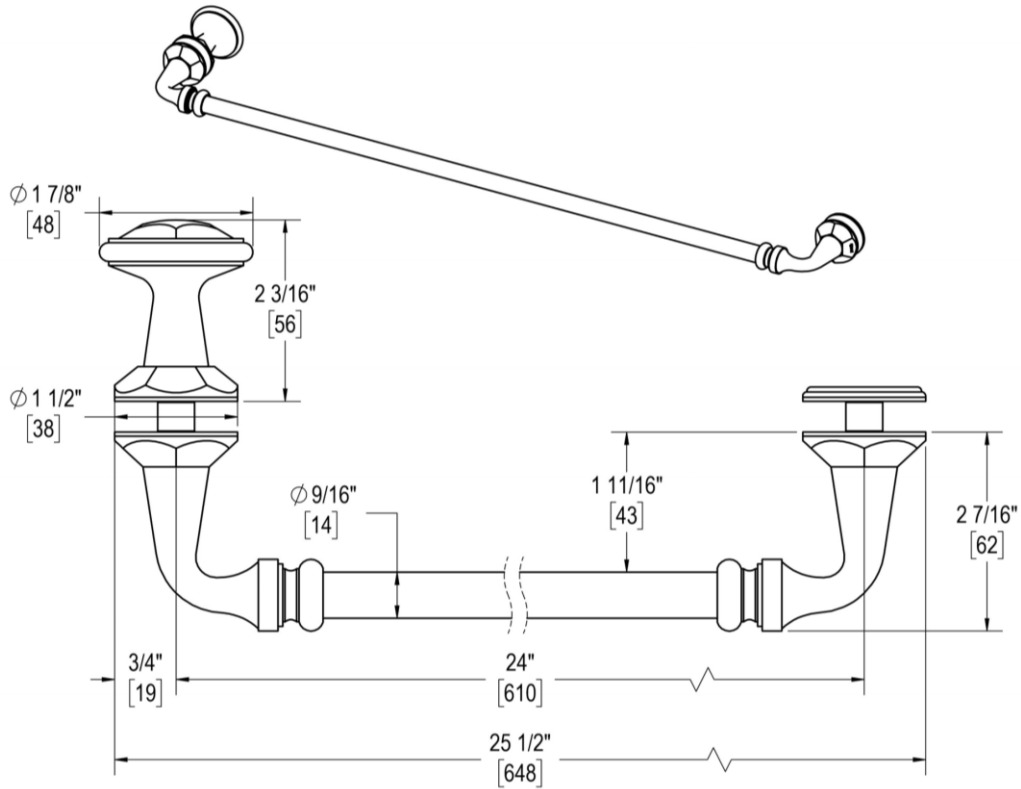

RONDO

24" C/C TOWEL BAR X KNOB

Product Code: L.50.125

portals

MATERIALS

Solid & tubular brass components, stainless steel fasteners, and clear polyurethane washers

FUNCTION DETAILS & PRODUCT NOTES

- Product design coordinates with other shower & bathroom hardware in the Rondo suite.
- Decorative rosettes provide additional design detail and cover any glass defects around the holes.
- Knobs are designed to be easily grasped and match the scale of heavy glass shower doors.

TEMPLATE & INSTALLATION NOTES

Item requires glass fabrication according to template above and should only be used with tempered safety glass.

Glass Thickness	1/4" [6 mm] to 1/2" [12 mm]
Hole Diameter	1/2" [12 mm]